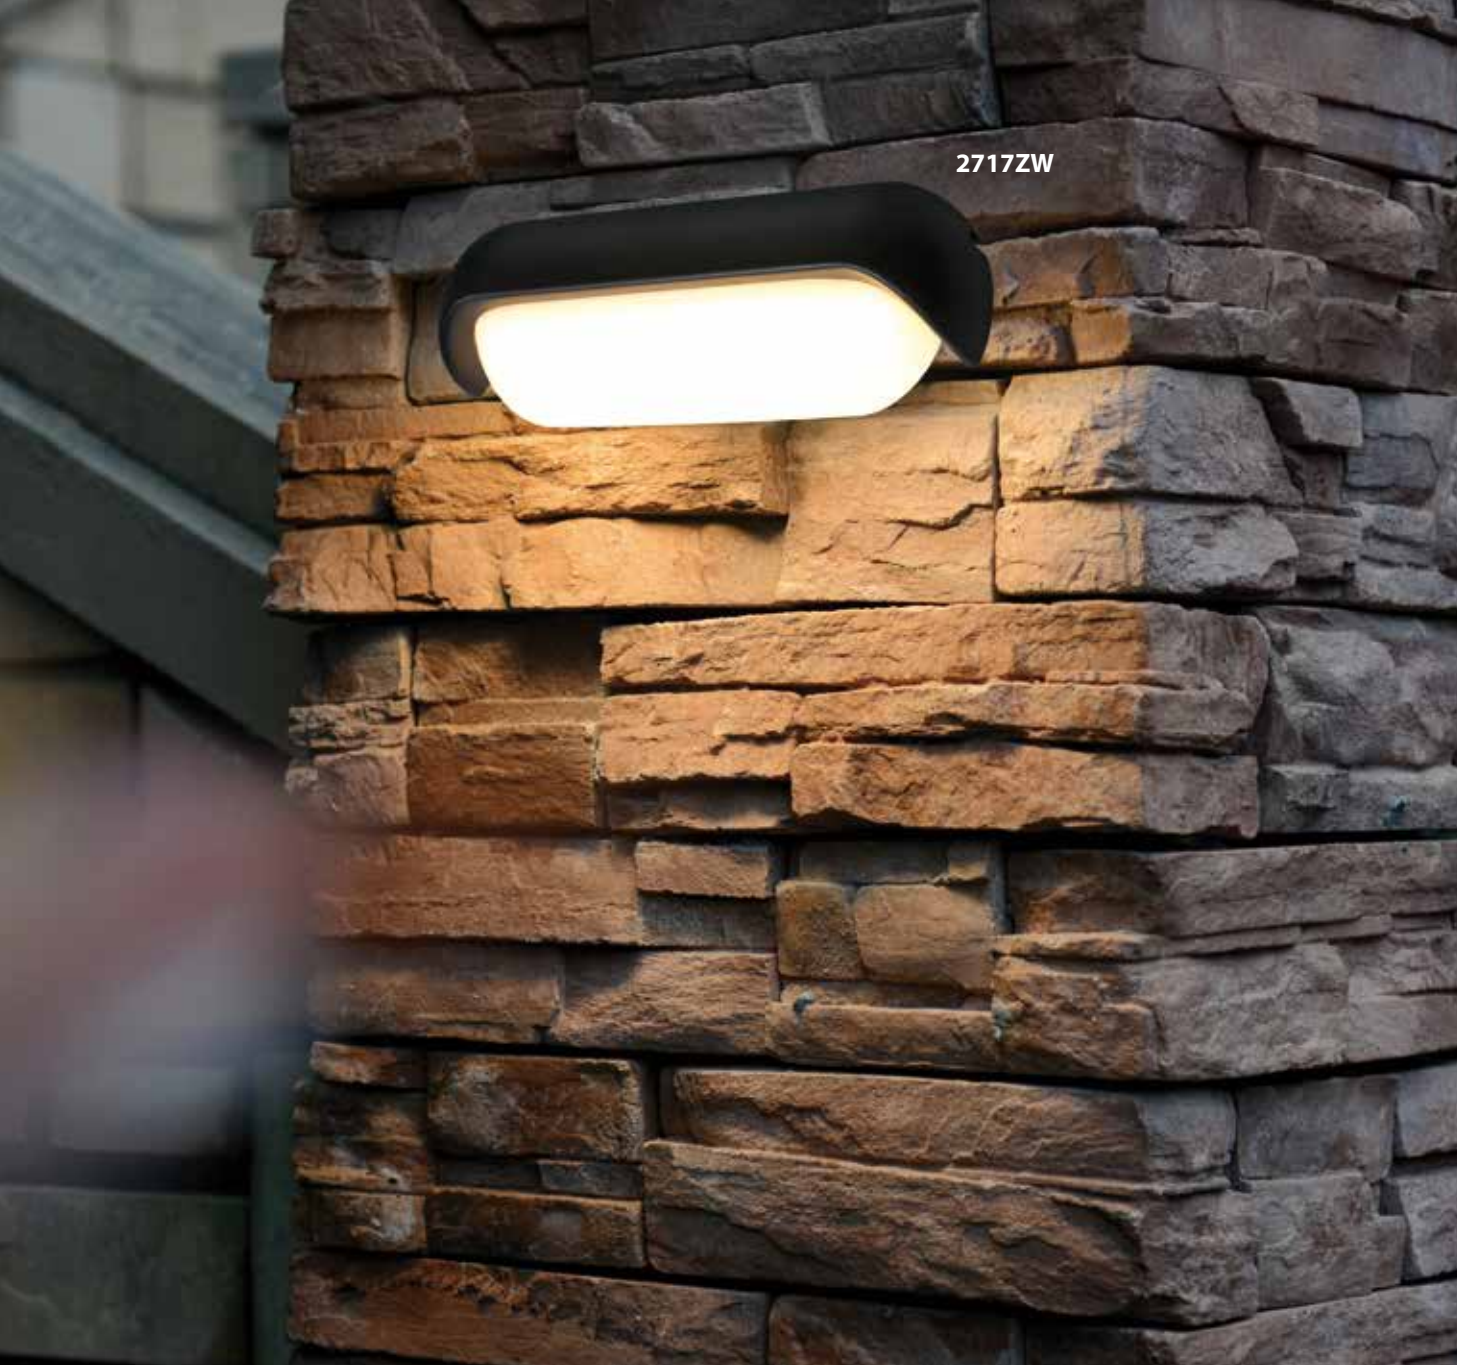

Article	Electrification	L x W x H	Extra information
2716ZW	20W	Ø25 x 5,6	2700 Kelvin, 1200 Lumen, IP65, aluminium

1508ZW

Outdoor collection

Article	Electrification	L x W x H	Extra information
1508ZW	max 40W E27	17,5 x 18 x 28	IP67, excluding light source