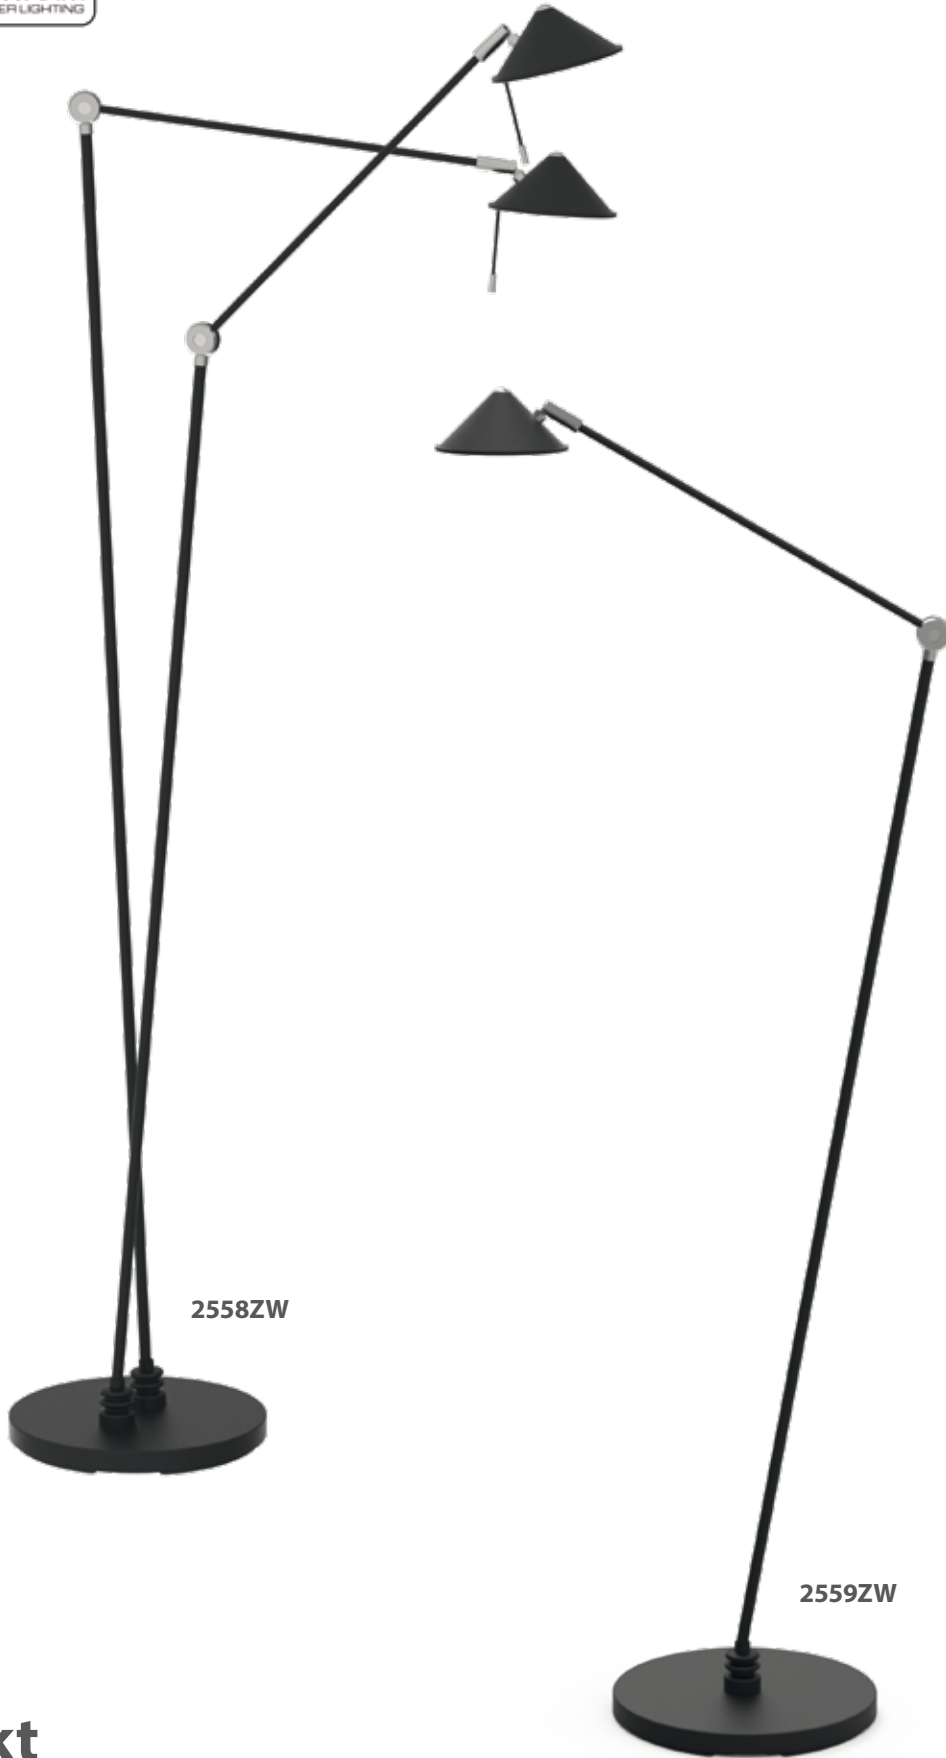

3259ST

3257ST

3259ZW

3258ZW

3257ZW

Soleil

Article	Electrification	L x W x H	Extra information
3257ZW	10W	Ø25 x 61 x 133	2200-3000 Kelvin, 1000 Lumen, CRI90, push dimmer, light color adjustable
3258ZW	10W + 40W	Ø32 x 72 x 183	2200-3000 Kelvin, 1000 + 4000 Lumen, CRI90, push dimmers, light color adjustable
3259ZW	10W	Ø14 x 55 x 32	2200-3000 Kelvin, 1000 Lumen, CRI9, push dimmer, light color adjustable