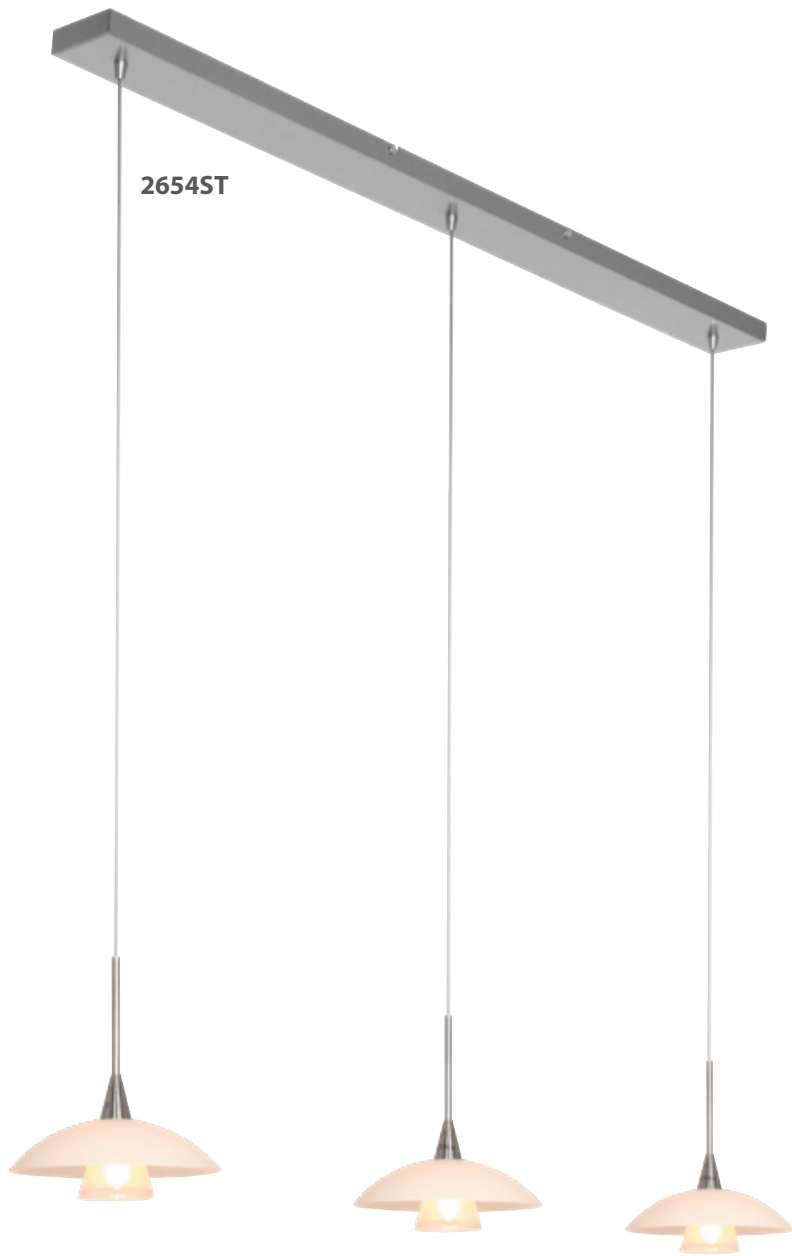

7970ZW

3066ST

Vortex

Article	Electrification	L x W x H	Extra information
3066	5 x 5W	120 x 9,5 x 140	2700-4000 Kelvin, 1100 Lumen, CRI85, touch dimmer and color adjustable in steps

2654ST

2655ST

2658ST

2656ST