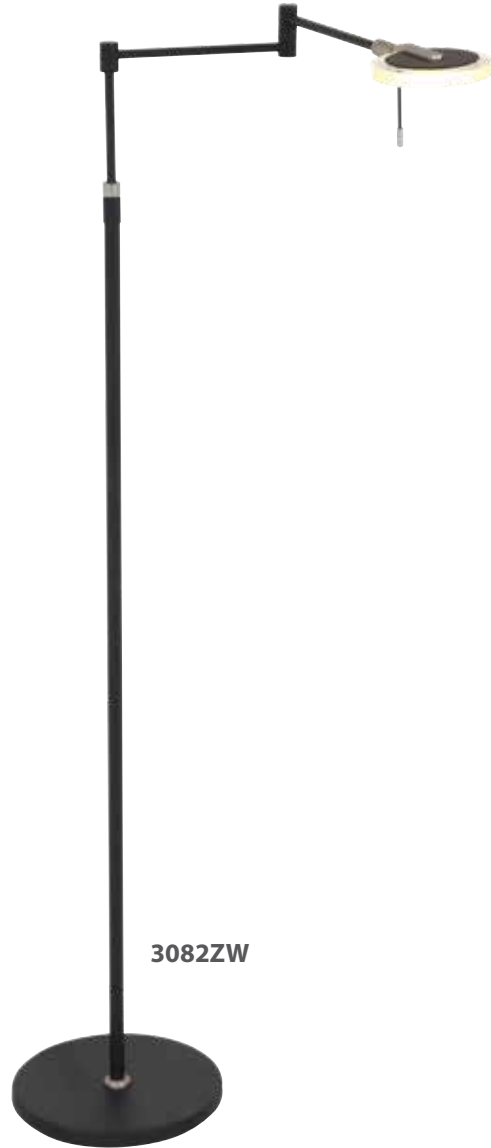

3096ZW

2733ZW

2561ZW

Turound - clear glass

Article	Electrification	L x W x H	Extra information
2560ZW	10W + 40W	27 x 58 x 187	2700 Kelvin, 1000 + 4000 Lumen, CRI 90, push dimmers
2561ZW	10W	Ø25 x 126	2700 Kelvin, 1000 Lumen, CRI 90, push dimmer
2733ZW	10W	62 x 20 x 17	2700 Kelvin, 1000 Lumen, CRI 90, push dimmer
3082ZW	10W	56 x 100-140	2700 Kelvin, 1000 Lumen, CRI 90, push dimmer
3096ZW	10W	Ø14 x 17	2700 Kelvin, 1000 Lumen, CRI 90, push dimmer