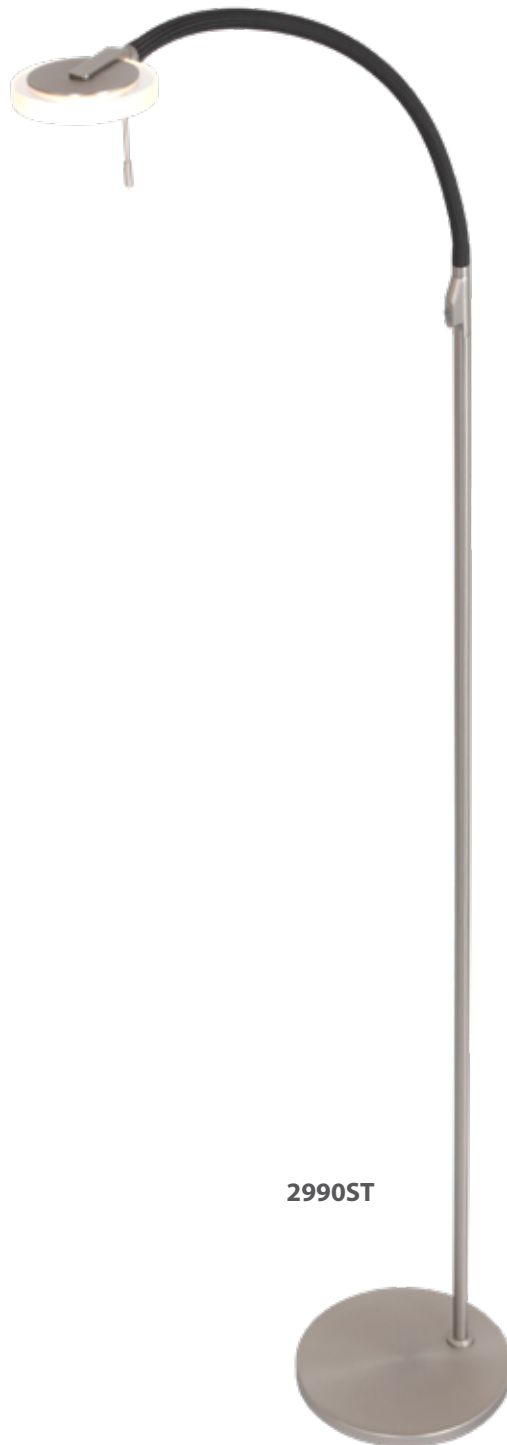

2733ST

3096ST

2561ST

3377ST

2990ST

2992ST

Turound - clear glass

Article	Electrification	L x W x H	Extra information
2990ST	10W	23 x 45 x 125-145	2200-4000 Kelvin, 1000 Lumen, CRI 90, push dimmer, light color adjustable
2992ST	40W	Ø27 x 187	2200-4000 Kelvin, 4000 Lumen, CRI 90, push dimmer, light color adjustable
3377ZW	10W	51 x 12 x 20-45	2200-4000 Kelvin, 1000 Lumen, CRI 90, push dimmer, light color adjustable