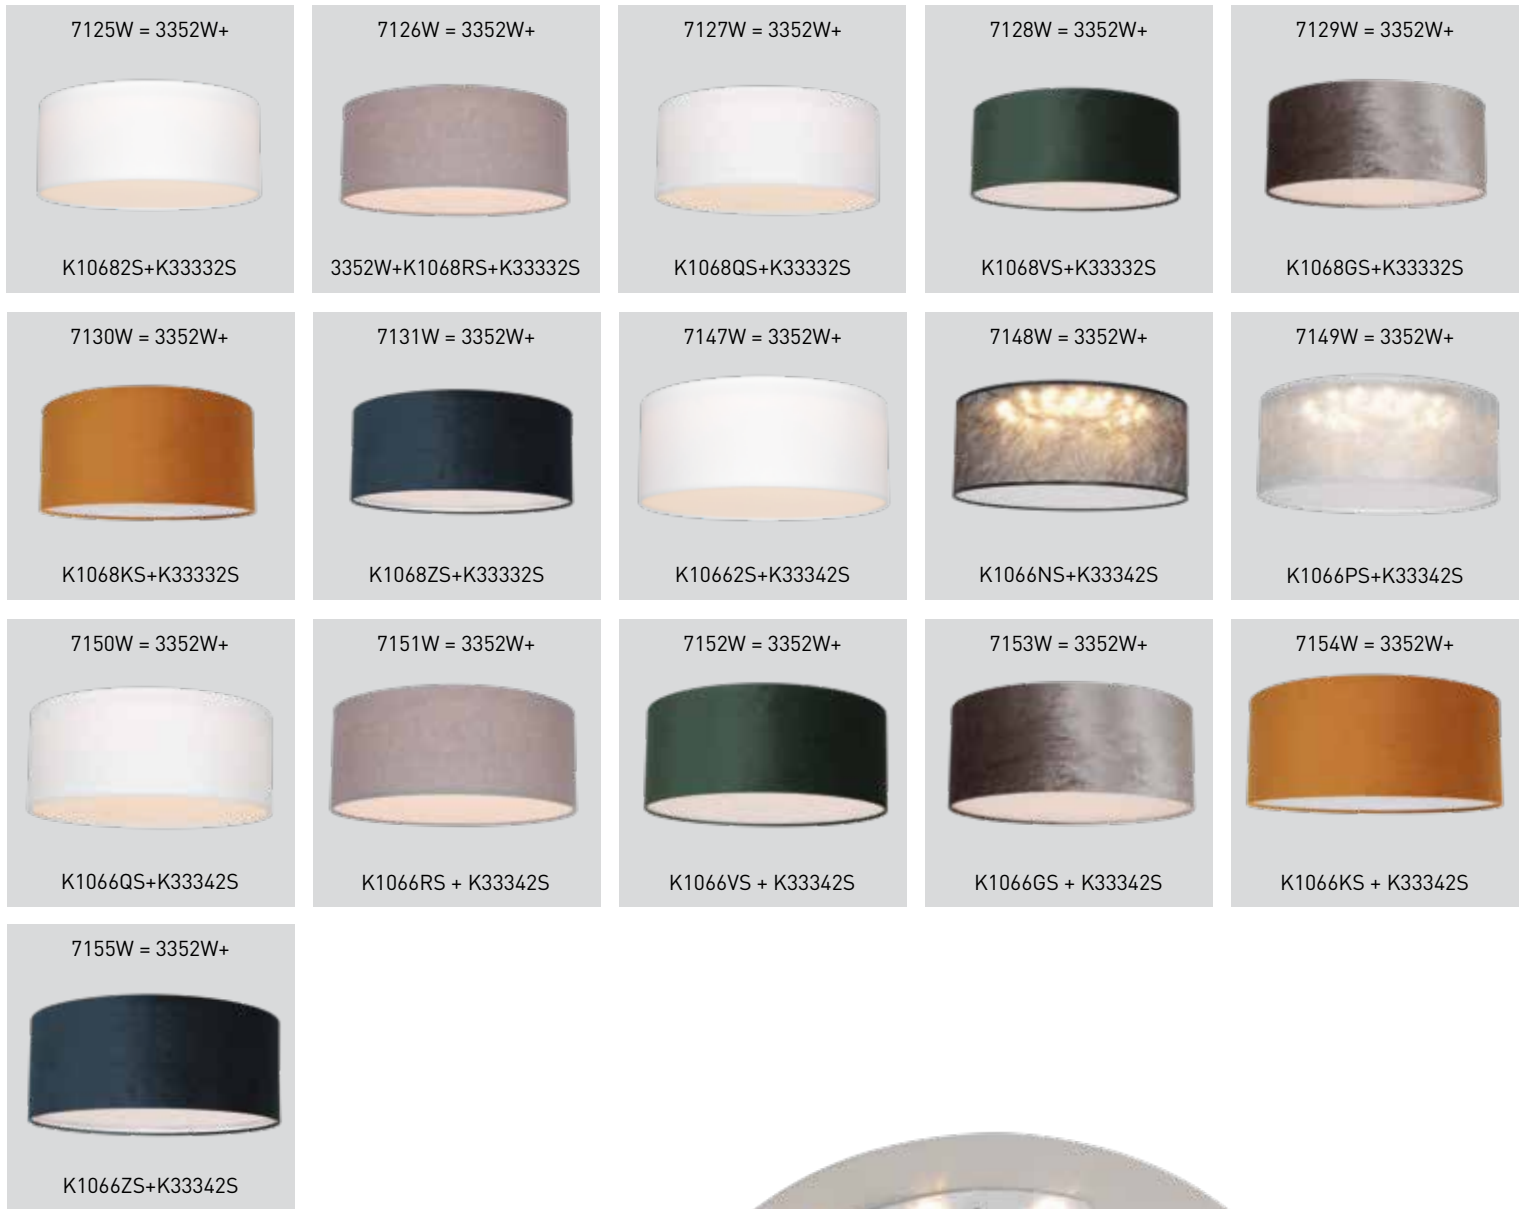

Prestige Chic

Article	Electrification	L x W x H	Extra information
3352	30W	Ø39 x 16	2700 Kelvin, 3000 Lumen, external dimmable
K1068		Ø40 x 28	
K1066		Ø50 x 33	
K33332S		Ø40	blender white mat
K33342S		Ø50	blender white mat