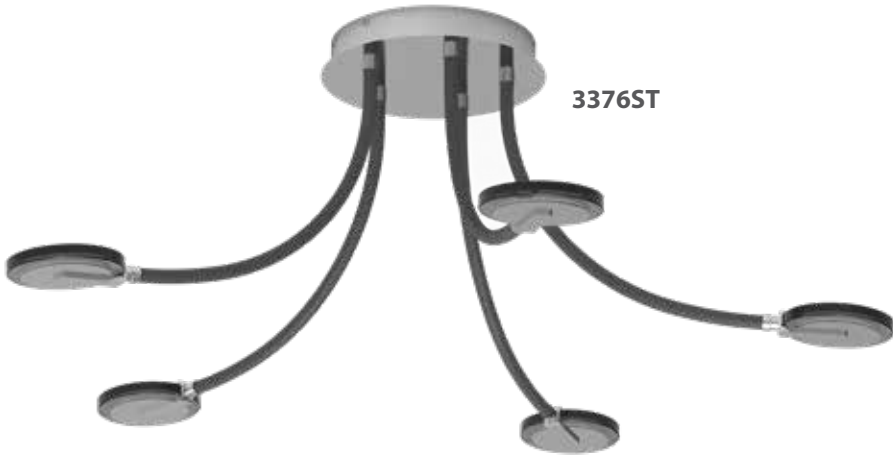

3095ST

3081ST

2664ST

2734ST

2663ST

Turound - smoke glass

Article	Electrification	L x W x H	Extra information
2663ST	10W + 40W	27 x 58 x 187	2700 Kelvin, 1000 + 4000 Lumen, CRI 90, push dimmers
2664ST	10W	Ø25 x 126	2700 Kelvin, 1000 Lumen, CRI 90, push dimmer
2734ST	10W	62 x 20 x 17	2700 Kelvin, 1000 Lumen, CRI 90, push dimmer
3081ST	10W	56 x 100-140	2700 Kelvin, 1000 Lumen, CRI 90, push dimmer
3095ST	10W	Ø14 x 17	2700 Kelvin, 1000 Lumen, CRI 90, push dimmer