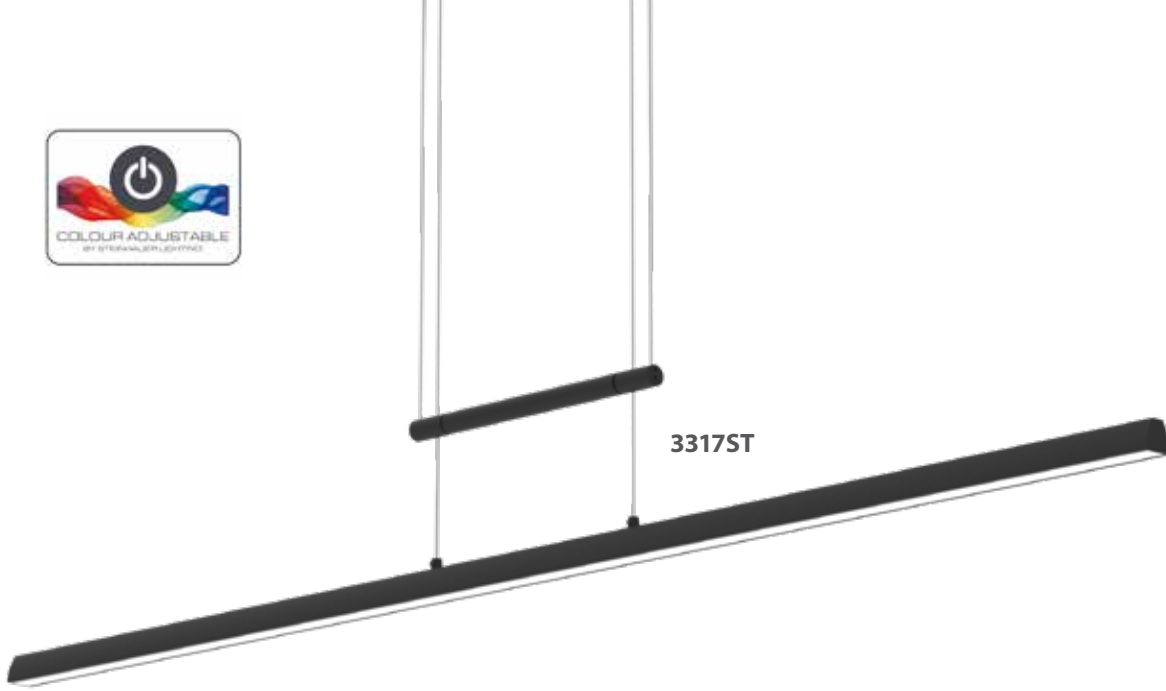

3317ST

Profilo

Article	Electrification	L x W x H	Extra information
3317	16,8W	114,5 x 3 x 170	2200-4000 Kelvin, 1700 Lumen, CRI90, dimmable and light color adjustable
3318	21W	150,5 x 3 x 170	2200-4000 Kelvin, 2100 Lumen, CRI90, dimmable and light color adjustable