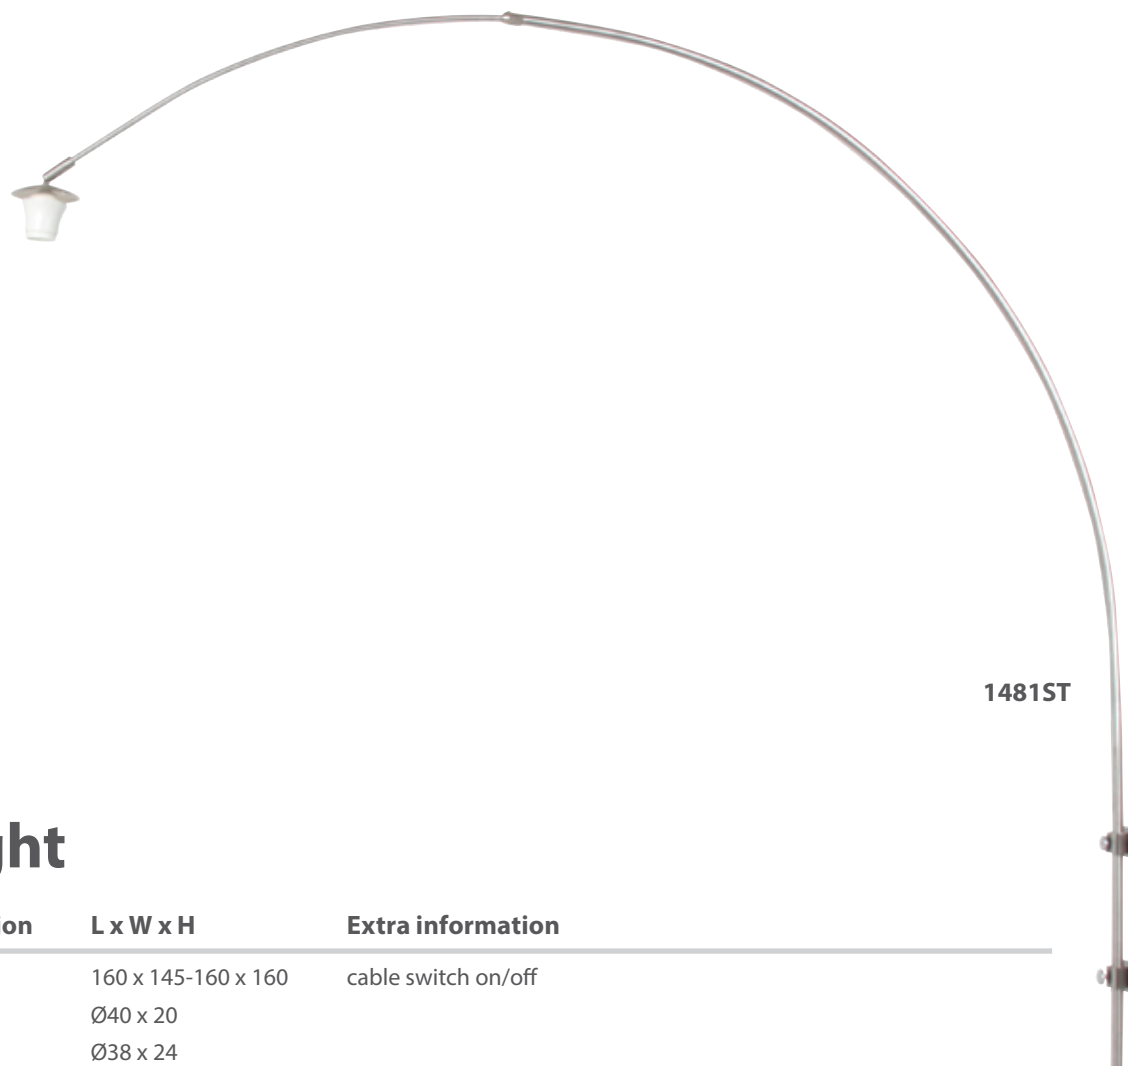

Sparkled Light

Article	Electrification	L x W x H	Extra information
1481	E27	160 x 145-160 x 160	cable switch on/off
K1068		Ø40 x 20	
K11130/K10610		Ø38 x 24	
K1001		Ø45 x 40 x 28