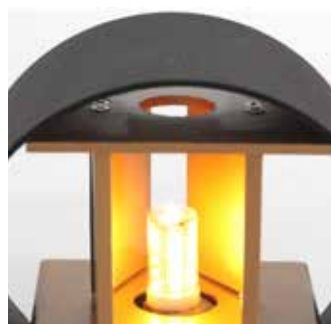

Muro

Article	Electrification	L x W x H	Extra information
3364	3W G9	13 x 11 x 8	2700 Kelvin, 300 Lumen, externally dimmable
3366	3W G9	12 x 14 x 12	2700 Kelvin, 300 Lumen, externally dimmable