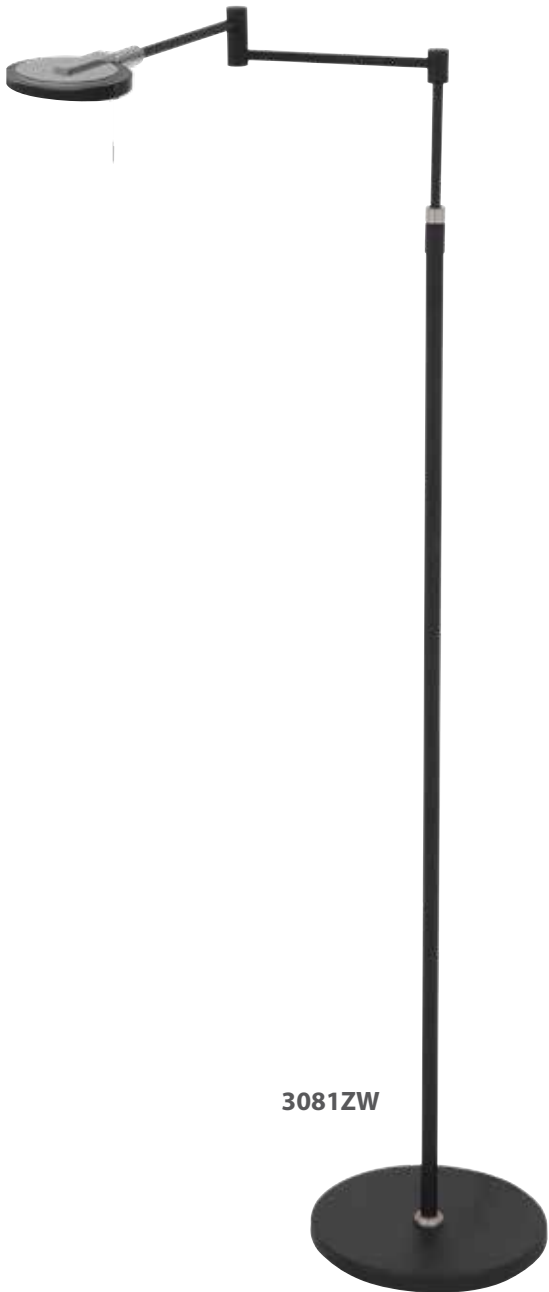

Pag. 232
Outdoor Collection

Turound - smoke glass

Article	Electrification	L x W x H	Extra information
2663ZW	10W + 40W	27 x 58 x 187	2700 Kelvin, 1000 + 4000 Lumen, CRI 90, push dimmers
2664ZW	10W	Ø25 x 126	2700 Kelvin, 1000 Lumen, CRI 90, push dimmer
2734ZW	10W	62 x 20 x 17	2700 Kelvin, 1000 Lumen, CRI 90, push dimmer
3081ZW	10W	56 x 100-140	2700 Kelvin, 1000 Lumen, CRI 90, push dimmer
3095ZW	10W	Ø14 x 17	2700 Kelvin, 1000 Lumen, CRI 90, push dimmer