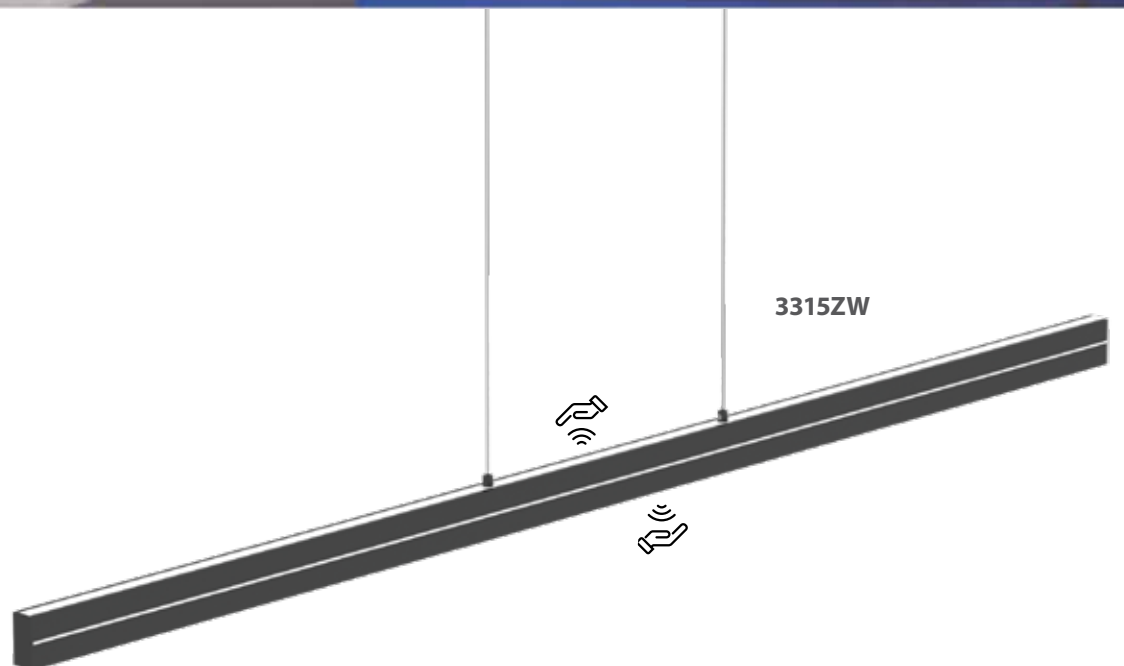

3315ZW

Bande

Article	Electrification	L x W x H	Extra information
3315	2 x 16,8W	114 x 2 x 120	2200-3000 Kelvin, 3400 Lumen, CRI90, dim to warm
3316	2 x 21W	150 x 2 x 120	2200-3000 Kelvin, 4200 Lumen, CRI90, dim to warm