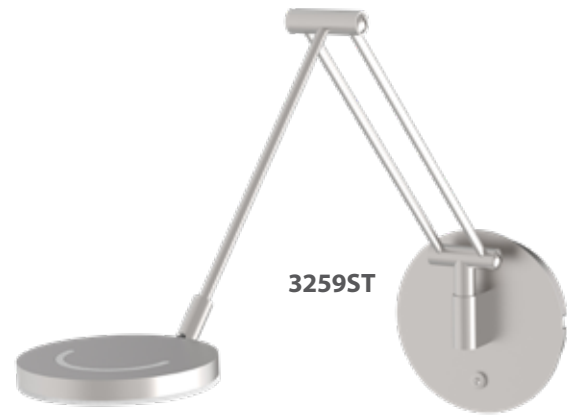

3083BR

3083ZW

3083ST

Retina

Article	Electrification	L x W x H	Extra information
3083	10W	22,5 x 60 x 100-125	2200-3000 Kelvin, 1000 Lumen, CRI90, push dimmer, dim to warm

3258ST

Soleil

Article	Electrification	L x W x H	Extra information
3257ST	10W	Ø25 x 61 x 133	2200-3000 Kelvin, 1000 Lumen, CRI90, push dimmer, light color adjustable
3258ST	10W + 40W	Ø32 x 72 x 183	2200-3000 Kelvin, 1000 + 4000 Lumen, CRI90, push dimmers, light color adjustable
3259ST	10W	Ø14 x 55 x 32	2200-3000 Kelvin, 1000 Lumen, CRI9, push dimmer, light color adjustable

3259ST

3257ST

3259ZW

3258ZW

3257ZW

Soleil

Article	Electrification	L x W x H	Extra information
3257ZW	10W	Ø25 x 61 x 133	2200-3000 Kelvin, 1000 Lumen, CRI90, push dimmer, light color adjustable
3258ZW	10W + 40W	Ø32 x 72 x 183	2200-3000 Kelvin, 1000 + 4000 Lumen, CRI90, push dimmers, light color adjustable
3259ZW	10W	Ø14 x 55 x 32	2200-3000 Kelvin, 1000 Lumen, CRI9, push dimmer, light color adjustable