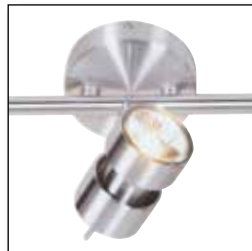

Pag. 180
Natasja