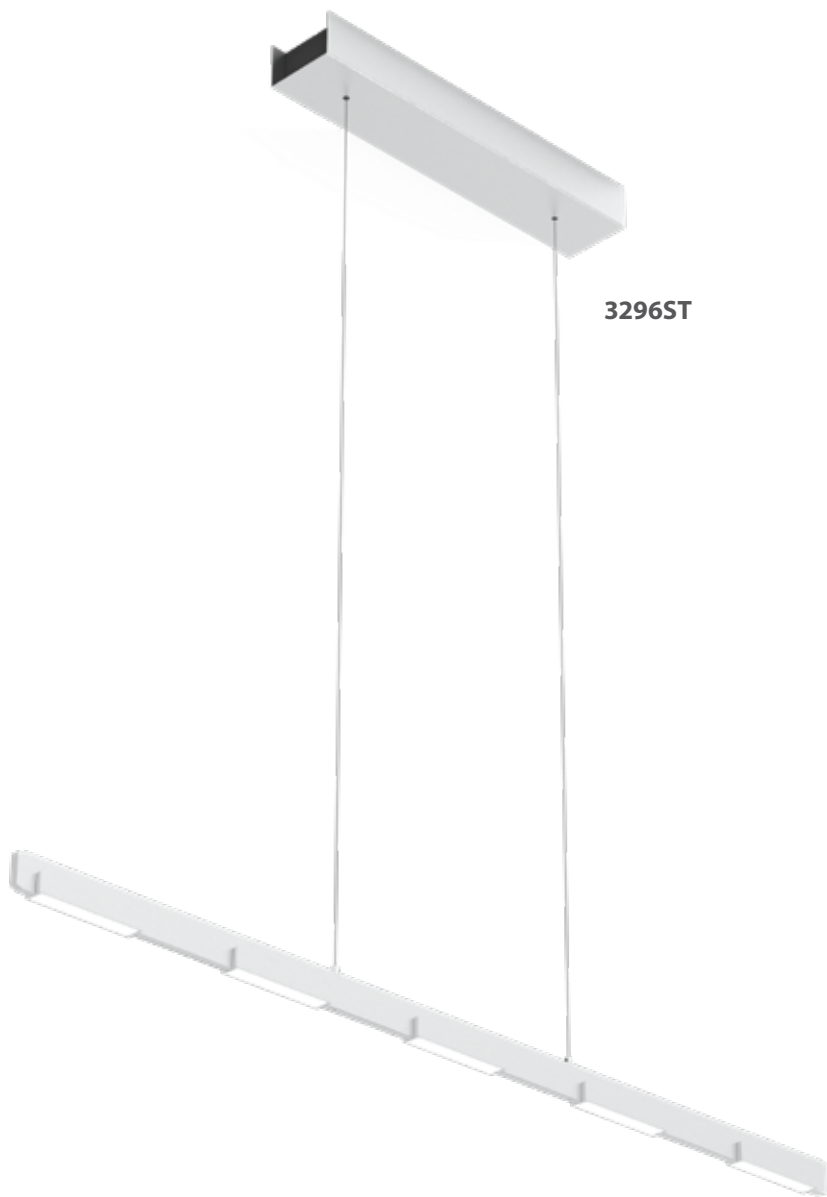

3296ST

Bloc

Article	Electrification	L x W x H	Extra information
3296	7 x 6W	120 x 2,2 x 130	2700 Kelvin, 4200 Lumen, CRI 90, dimmable driver
3297	11 x 6W	171 x 2,2 x 130	2700 Kelvin, 6600 Lumen, CRI 90, dimmable driver