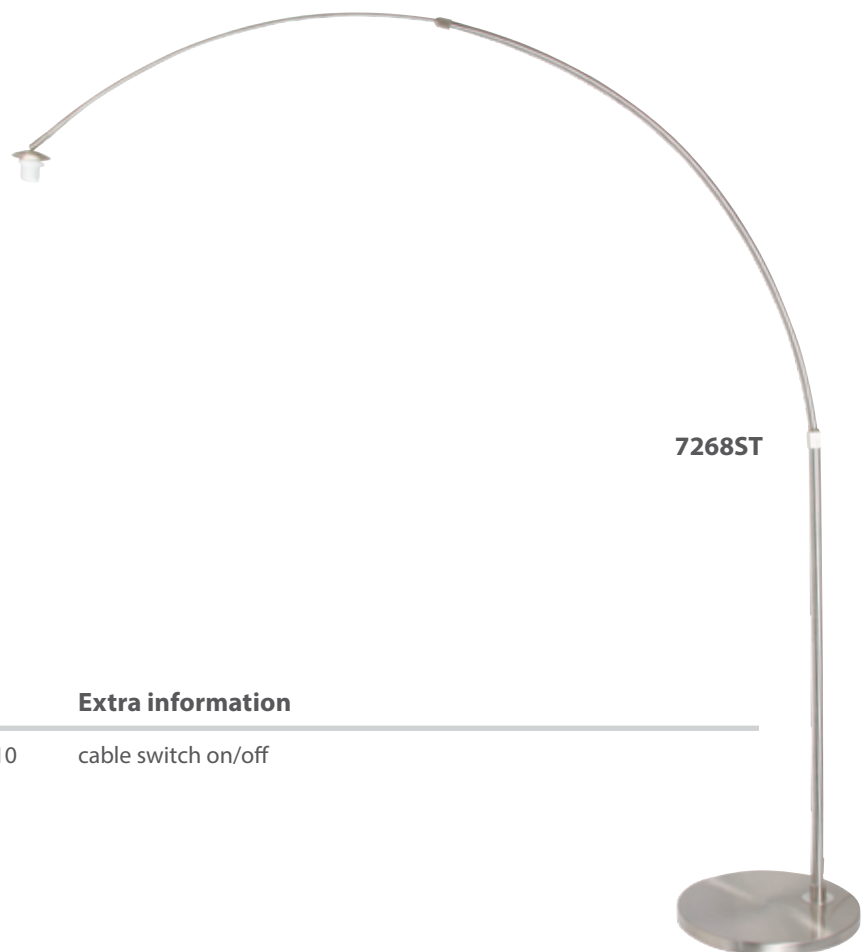

Ceiling and wall

Article	Electrification	L x W x H
2336 / 2337	E27	Ø26 x 9
2361	E27	Ø30 x 10,5
2779BR	2 x E27	Ø30,5 x 11
2785BR	2 x E27	Ø29 x 9
6183B	2 x E14	Ø53 x 9

Color shades

- P** = Silver Sizoflor. The fabric is glued on a clear foil, which makes the light source clearly visible. This whole is stretched on a metal frame. Made in Holland.
- N** = Black Sizoflor. The fabric which is glued on a clear foil, which makes the light source clearly visible. This whole is stretched on a metal frame. Made in Holland.
- R** = Grey linen. Linen glued on white PVC. Stitched seams. Carefully glued, so that the glue is invisible. This whole is stretched on a metal frame. Made in Holland.
- Z** = Plain white. Chintz white glued on white PVC. Stitched seams. Carefully glued, so that the glue is invisible. This whole is stretched on a metal frame. Made in Holland.
- K** = Velvet gold
- G** = Velvet zinc taupe
- Q** = White linen. Linen glued on white PVC. Stitched seams. Carefully glued, so that the glue is invisible. This whole is stretched on a metal frame. Made in Holland.
- V** = Velvet green
- Z** = Velvet blue