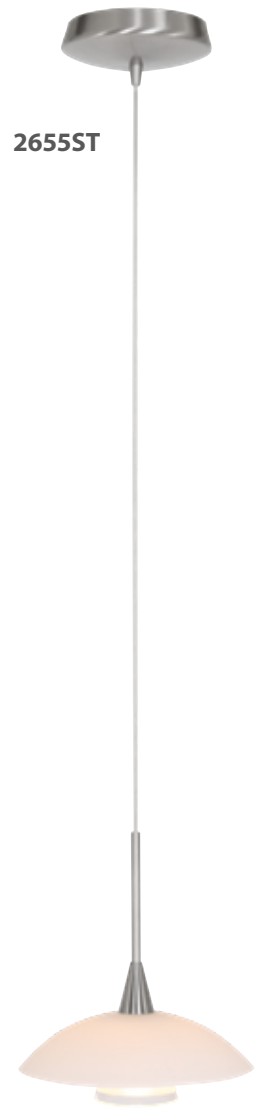

7970ZW

3066ST

Vortex

Article	Electrification	L x W x H	Extra information
3066	5 x 5W	120 x 9,5 x 140	2700-4000 Kelvin, 1100 Lumen, CRI85, touch dimmer and color adjustable in steps

2654ST

2655ST

2658ST

2656ST