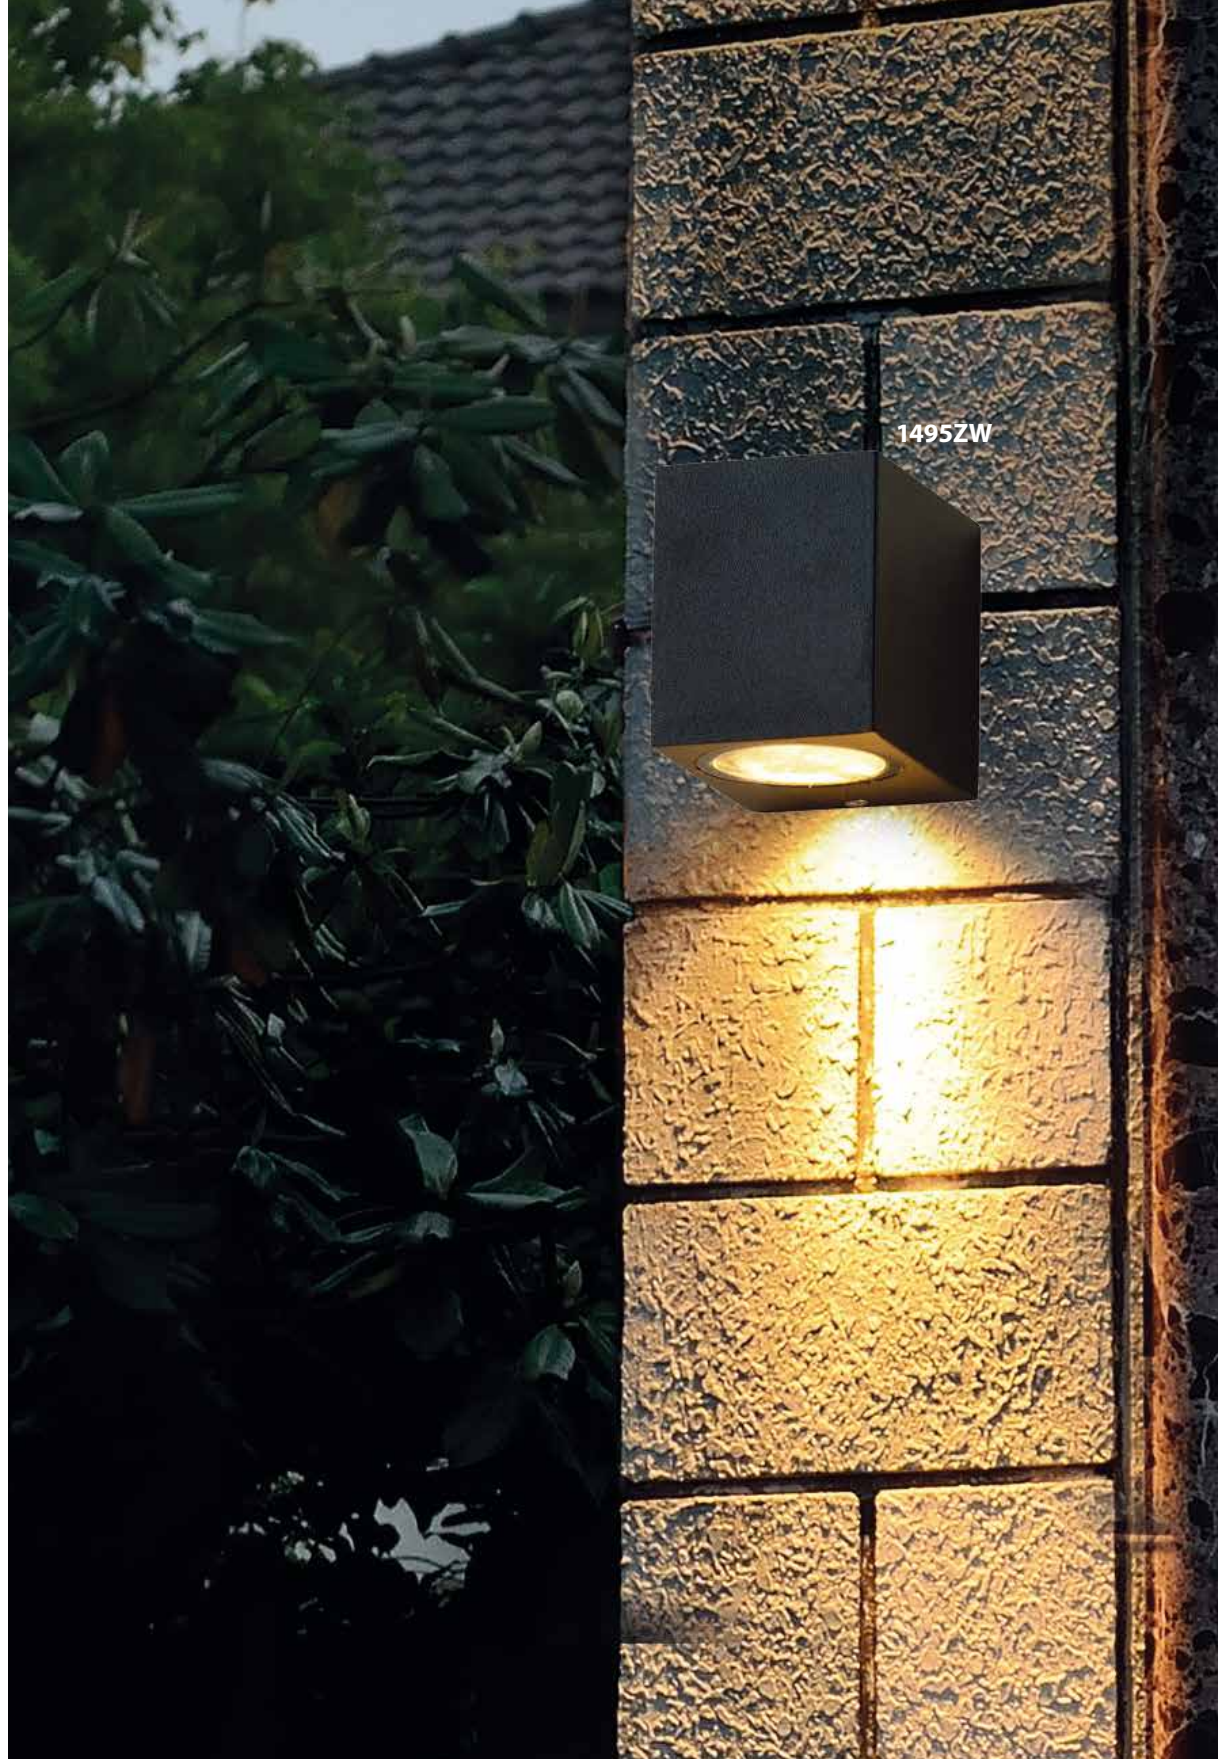

1495ZW

Outdoor collection

Article	Electrification	L x W x H	Extra information
1494	4W GU10	9 x 7 x 9	2700 Kelvin, 345 Lumen, IP44
1495	4W GU10	10 x 9 x 8	2700 Kelvin, 345 Lumen, IP44