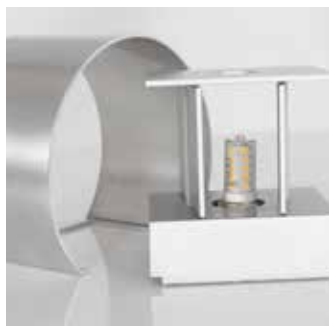

Muro

Article	Electrification	L x W x H	Extra information
3364	3W G9	13 x 11 x 8	2700 Kelvin, 300 Lumen, externally dimmable
3366	3W G9	12 x 14 x 12	2700 Kelvin, 300 Lumen, externally dimmable