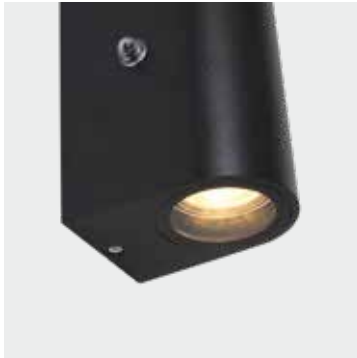

Outdoor collection

Article	Electrification	L x W x H	Extra information
2720ZW	2 x 4W GU10	6,7 x 9 x 15,5	2700 Kelvin, 2 x 345 Lumen, IP44, darkness switch
2721ZW	2 x 4W GU10	6,7 x 9 x 15,5	2700 Kelvin, 2 x 345 Lumen, IP44, darkness switch