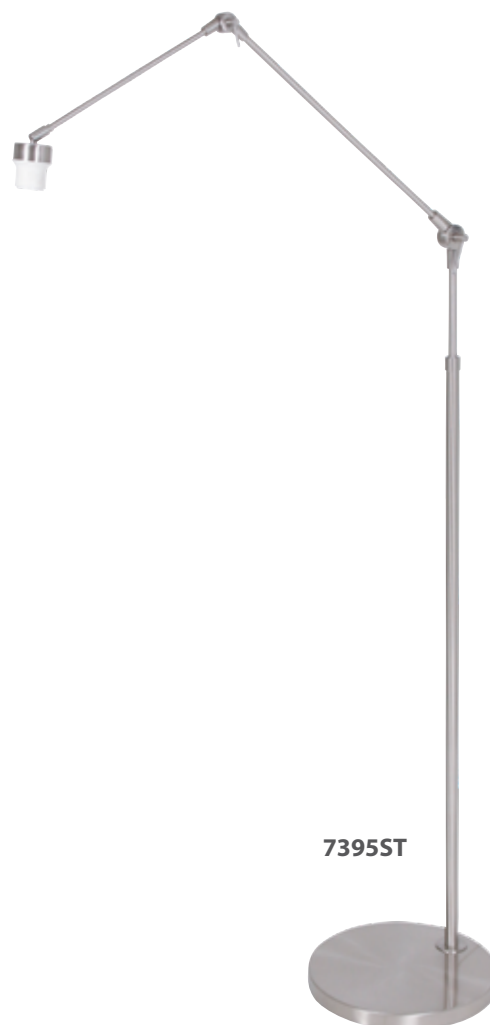

Prestige Chic

Article	Electrification	L x W x H	Extra information
7395	E27	210 x 30 x 35	cable switch on/off
K1068		Ø40 x 20	
K1001		Ø45 x 28