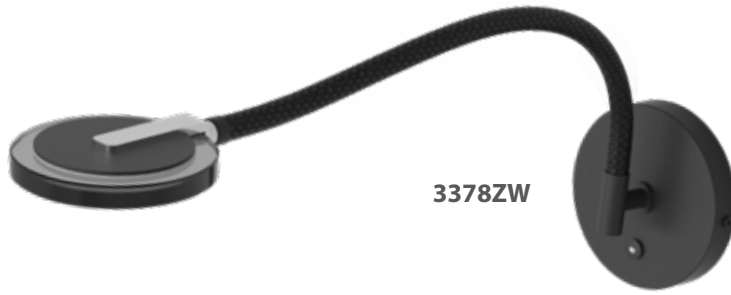

2993ZW

2989ZW

2991ZW

Turound - smoke glass

Article	Electrification	L x W x H	Extra information
2989ZW	10W + 40W	27 x 50 x 187	2200-4000 Kelvin, 1000 + 4000 Lumen, CRI 90, push dimmers, light color adjustable
2991ZW	10W	23 x 45 x 125-145	2200-4000 Kelvin, 1000 Lumen, CRI 90, push dimmer, light color adjustable
2993ZW	40W	Ø27 x 187	2200-4000 Kelvin, 4000 Lumen, CRI 90, push dimmer, light color adjustable